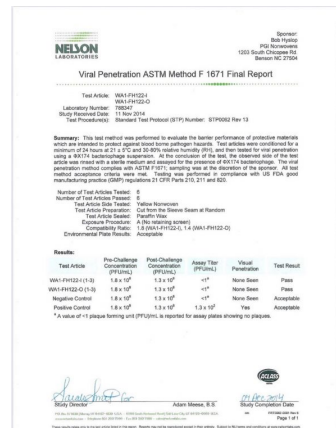

GALLERY IMAGES