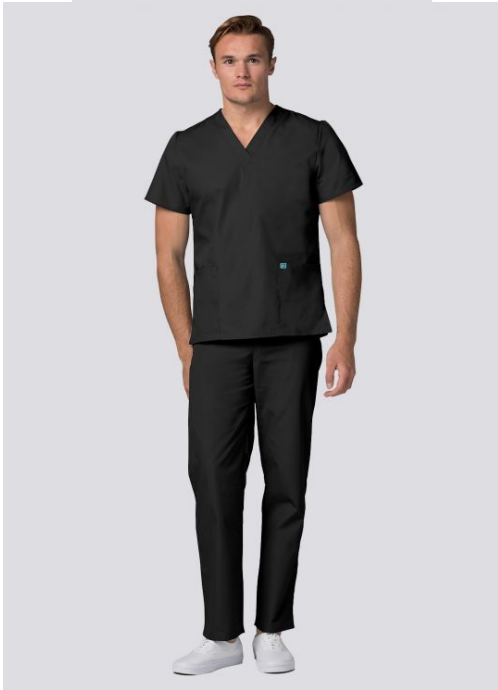

701 UNISEX DRAWSTRING SCRUB SET

701 Unisex Drawstring Scrub Set

More of everything you want in a scrub set.

Top Center back length 28 1/2". Pants Inseam 31".

SKU: N/A

Price:

Stock: 10 in stock

Categories: [MEDICAL UNIFORMS](#), [Nursing Scrubs](#)

Tags: [drawstring scrub](#), [scrub set.nursing scrub](#)

ADDITIONAL INFORMATION

Weight	2 lbs
Dimensions	12 × 9 × 2 in
Color	107, 105, 106, 110, 96, 504
Size	93, 94, 95, 90, 89, 88, 91, 87, 92, 86

VARIATIONS